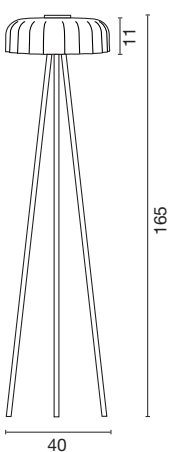

Full range of suspensions, ceiling lamp and table lamp with mirrored or painted "piastra" glass. Equipped with 55W electronic ballast for T5C lighting bulb. Suitable for any kind of location. The glass is available in chrome, amethyst, black or white. The body always in chrome.

2730

2732

2732

2731

2730

Art. 2730 Sospensione
Suspension

Montatura 002
Frame

Ø 40cm.-H.100cm. max
Ø 15"75-H.39"37 max
1x55W - T5C 

CE    IP20 Kg.5,4

Art. 2731 Plafoniera
Ceiling Lamp

Montatura 002
Frame

Ø 40cm.-H.11cm.
Ø 15"75-H.4"33
1x55W - T5C 

CE    IP20 Kg.4,6

Art. 2732 Lampada
Table Lamp

Art. 2732/LS Piantana
Floor Lamp

Montatura 002
Frame

Ø 40cm.-H.40cm.
Ø 15"75-H.15"75
1x55W - T5C  Kg.9

Ø 40cm.-H.165cm.
Ø 15"75-H.64"96
3x100W - E27  dimmer Kg.13

CE    IP20

Disponibile in / Available in

 011 bianco
white

 018 nero
black

 002 cromo
chrome

 016 ametista
amethyst