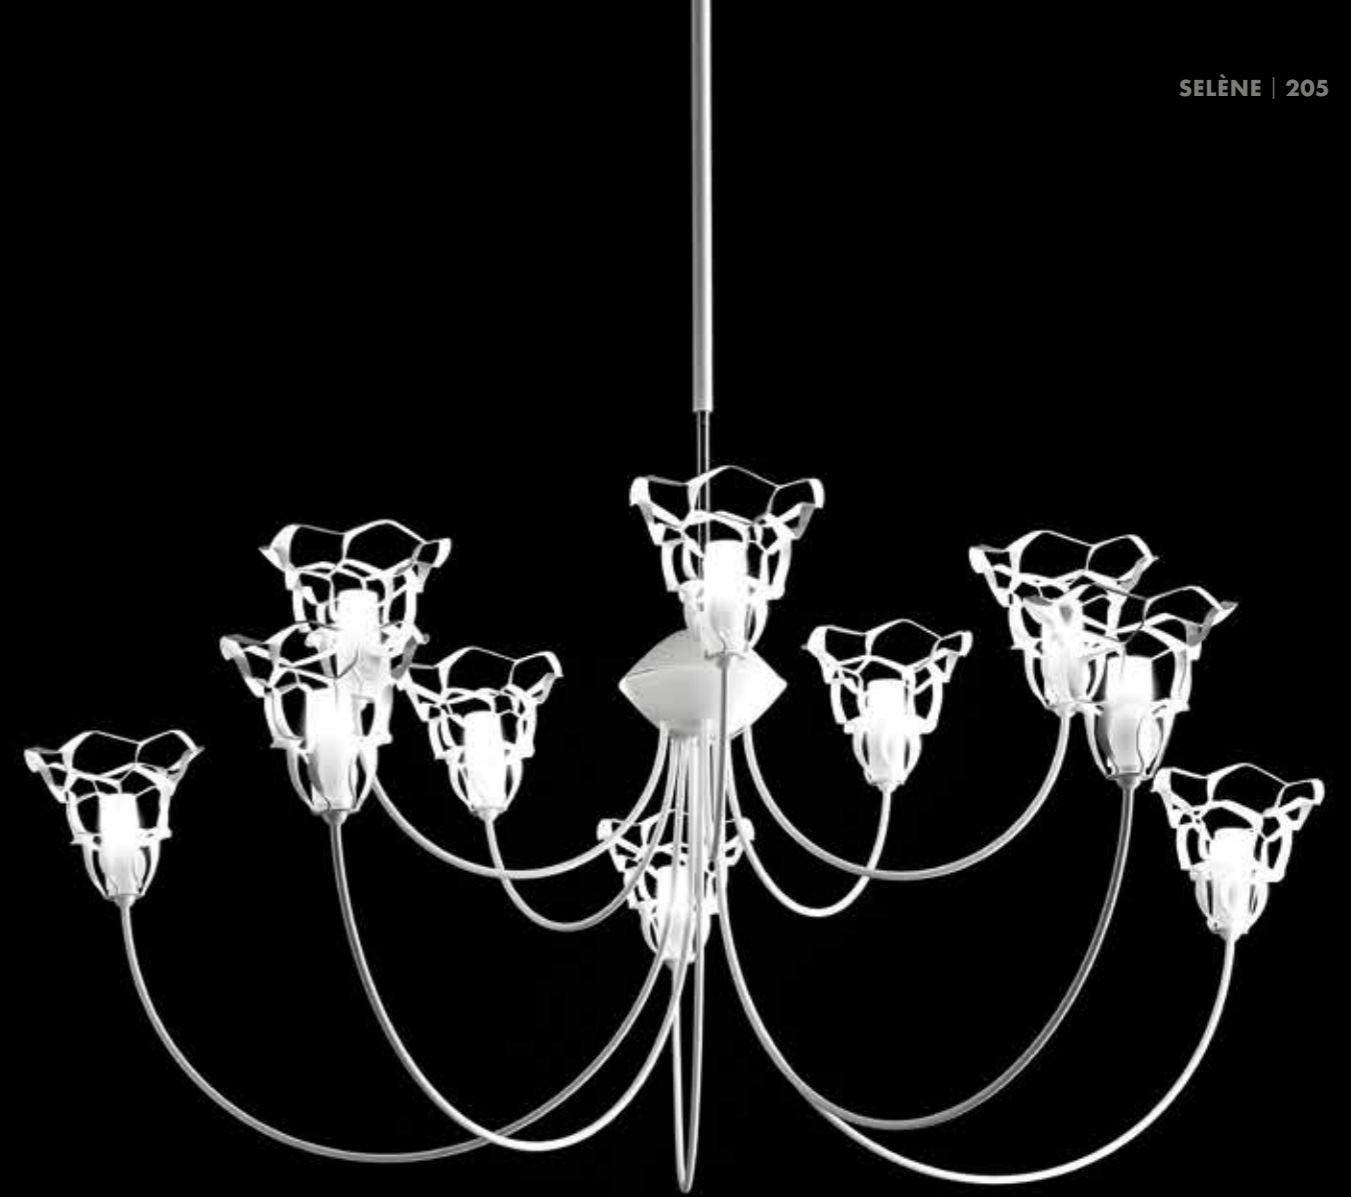

ANAÏS
DESIGN FEDERICA SUMAN

Versatile collection enriched by a precious shade, shaped with a special procedure, which can act both as lampshade and as base. There are three table lamps equipped with a fabric shade and a series of hanging lamps ranging from the single lampshade always declined in the three dimensions to the large chandelier with ten lights.

009
bronzo
 bronze
 bronze
 bronze

011
bianco
 white
 blanc
 weiß

ART. 1048A1
 Applique / Wall lamp
 Applique / Wandleuchte

14x17,5 cm - 5"51x6"89
 H.18 cm - H.7"08

1x33W - G9 -

ART. 1048A2
 Applique / Wall lamp
 Applique / Wandleuchte

30x14,5 cm - 11"81x5"70
 H.19 cm - H.7"48

2x33W - G9 -

ART. 1051/10
 Sospensione / Suspension
 Suspension / Hängeleuchte

Ø 105 cm - Ø 41"33
 H.150 cm max H.59"05 max

10x33W - G9 -

ART. 1051/5
 Sospensione / Suspension
 Suspension / Hängeleuchte

Ø 58 cm - Ø 22"83
 H.150 cm max H.59"05 max

5x33W - G9 -

009

bronzo
bronze
bronze
bronze

011

bianco
white
blanc
weiß

ART. 1048

Sospensione / Suspension
Suspension / Hängeleuchte