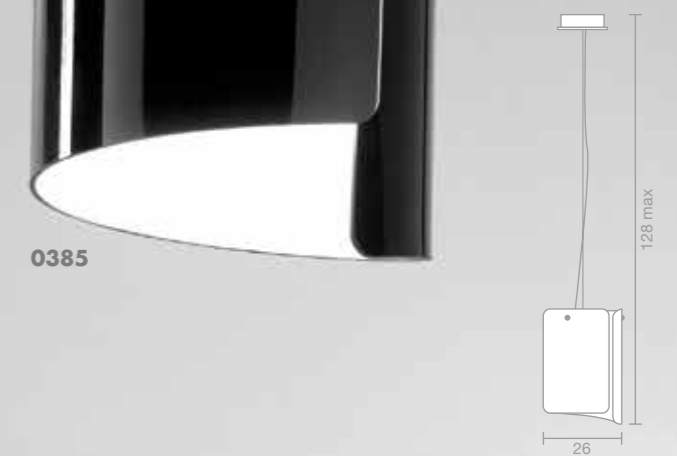

053

satinato
satin
satiné
satinert

006

foglia oro
gold leaf
feuille d'or
Blattgold

033

foglia argento
silver leaf
feuille d'argent
Blattsilber

011L

bianco lucido
glossy white
blanc brillant
weiß Glanzdekor

018L

nero lucido
glossy black
noir brillant
Schwarz Glanzdekor

ART. 0383/1
Sospensione / Suspension
Suspension / Hängeleuchte

Ø15 cm - Ø5"90
H.125 cm max - H.49"21 max

1x70W - E27 -

ART. 0383/2
Sospensione / Suspension
Suspension / Hängeleuchte

40x14 cm - 15"75x5"51
H.125 cm max - H.49"21 max

2x70W - E27 -

ART. 0383/3
Sospensione / Suspension
Suspension / Hängeleuchte

65x14 cm - 25"59x5"51
H.125 cm max - H.49"21 max

3x70W - E27 -

ART. 0383/4
Sospensione / Suspension
Suspension / Hängeleuchte

85x14 cm - 33"46x5"51
H.125 cm max - H.49"21 max

4x70W - E27 -

0385

ART. 0385
Sospensione / Suspension
Suspension / Hängeleuchte

Ø26 cm - Ø10"24
H.125 cm max - H.49"21 max

1x70W - E27 -